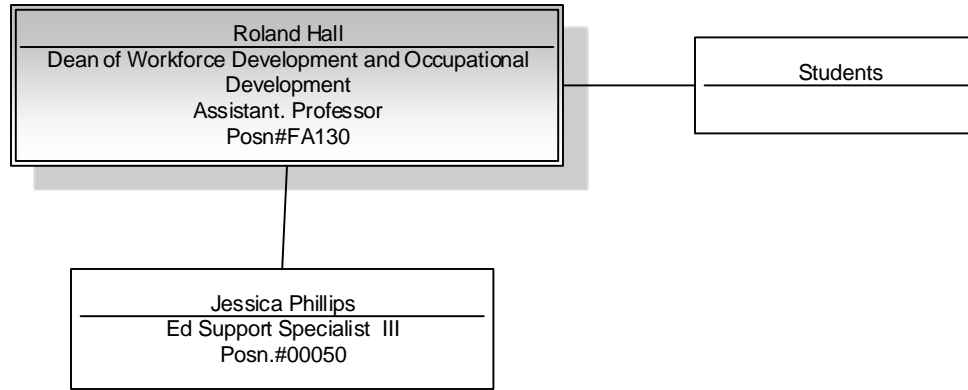

Wytheville Community College

Crossroads Institute (Galax)

November 20, 2024