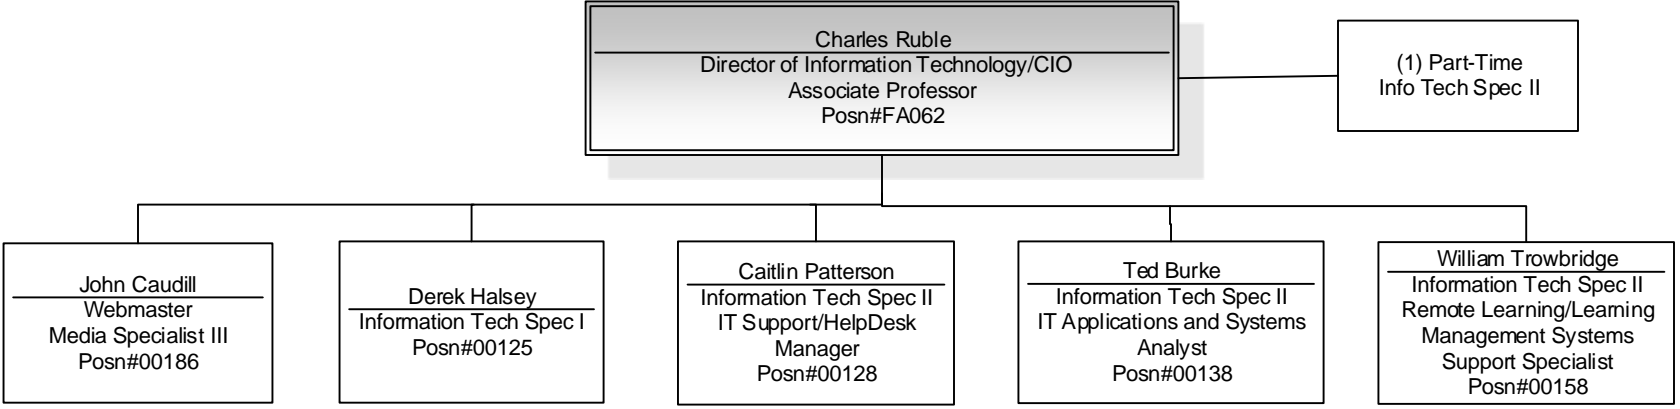

Wytheville Community College Organization Chart

November 20, 2024

Wytheville Community College

Human Resource & Payroll

Wytheville Community College Information Technology

Wytheville Community College

Institutional Advancement

Wytheville Community College

WCC at the Henderson

November 20, 2024

Roland Hall

Dean of Workforce Development and Occupational Programs

Assistant Professor

Posn#FA130

Wytheville Community College

Workforce Education Skills Training (WEST)

November 20, 2024

Roland Hall

Dean of Workforce Development and Occupational Programs

Assistant Professor

Posn#FA130

Wytheville Community College

Crossroads Institute (Galax)