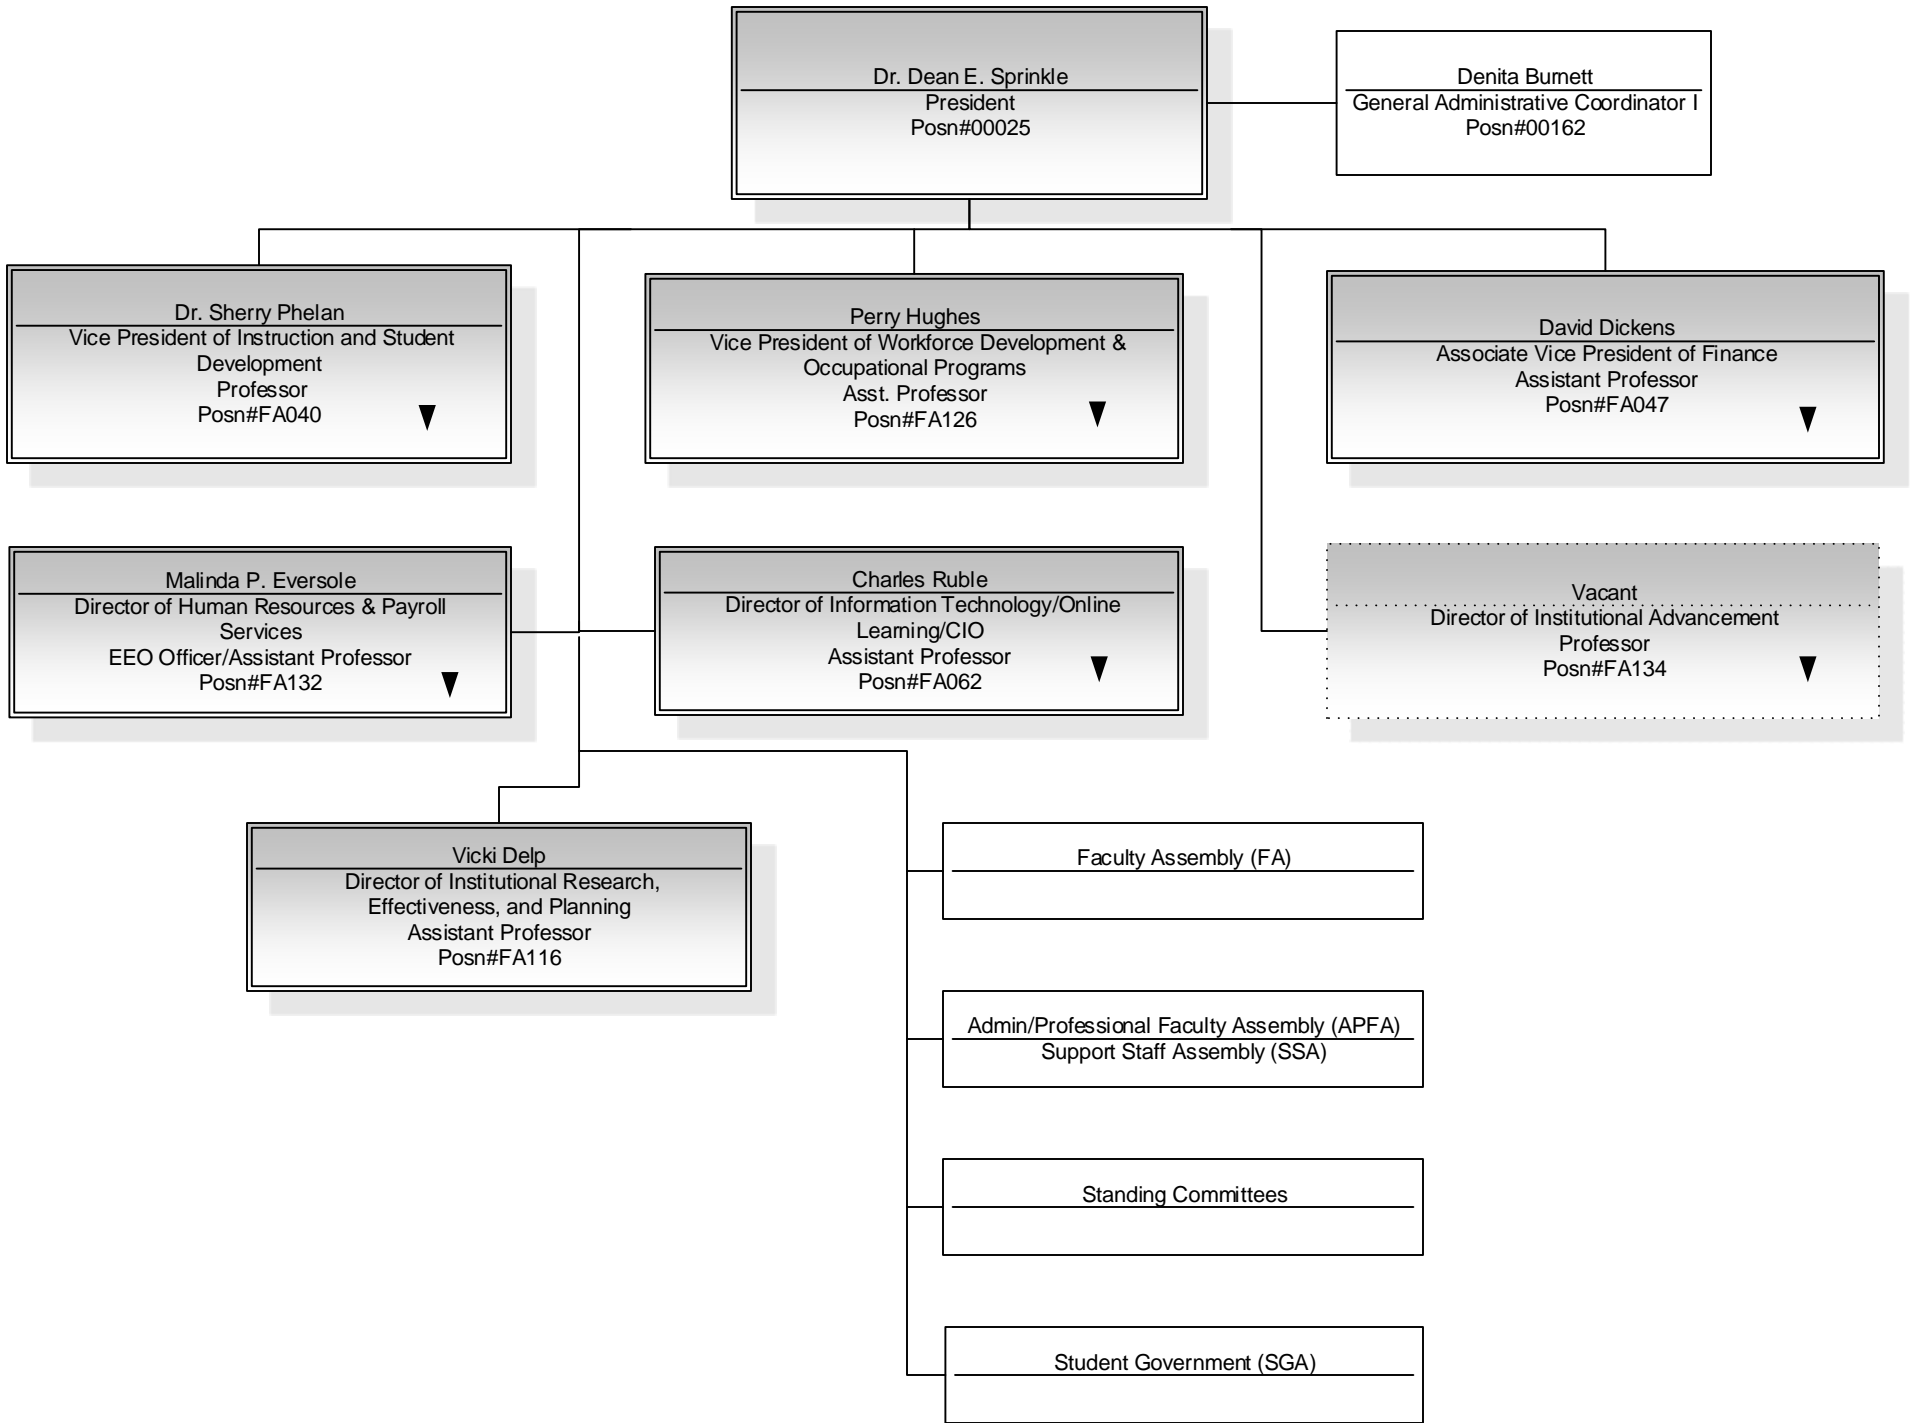

Wytheville Community College Organization Chart

November 20, 2024

Wytheville Community College

Human Resource & Payroll

Wytheville Community College Information Technology

Wytheville Community College

Institutional Advancement

Wytheville Community College

WCC at the Henderson

November 20, 2024

Roland Hall

Dean of Workforce Development and Occupational Programs

Assistant Professor

Posn#FA130

Wytheville Community College

Workforce Education Skills Training (WEST)

November 20, 2024

Roland Hall

Dean of Workforce Development and Occupational Programs

Assistant Professor

Posn#FA130

Wytheville Community College

Crossroads Institute (Galax)