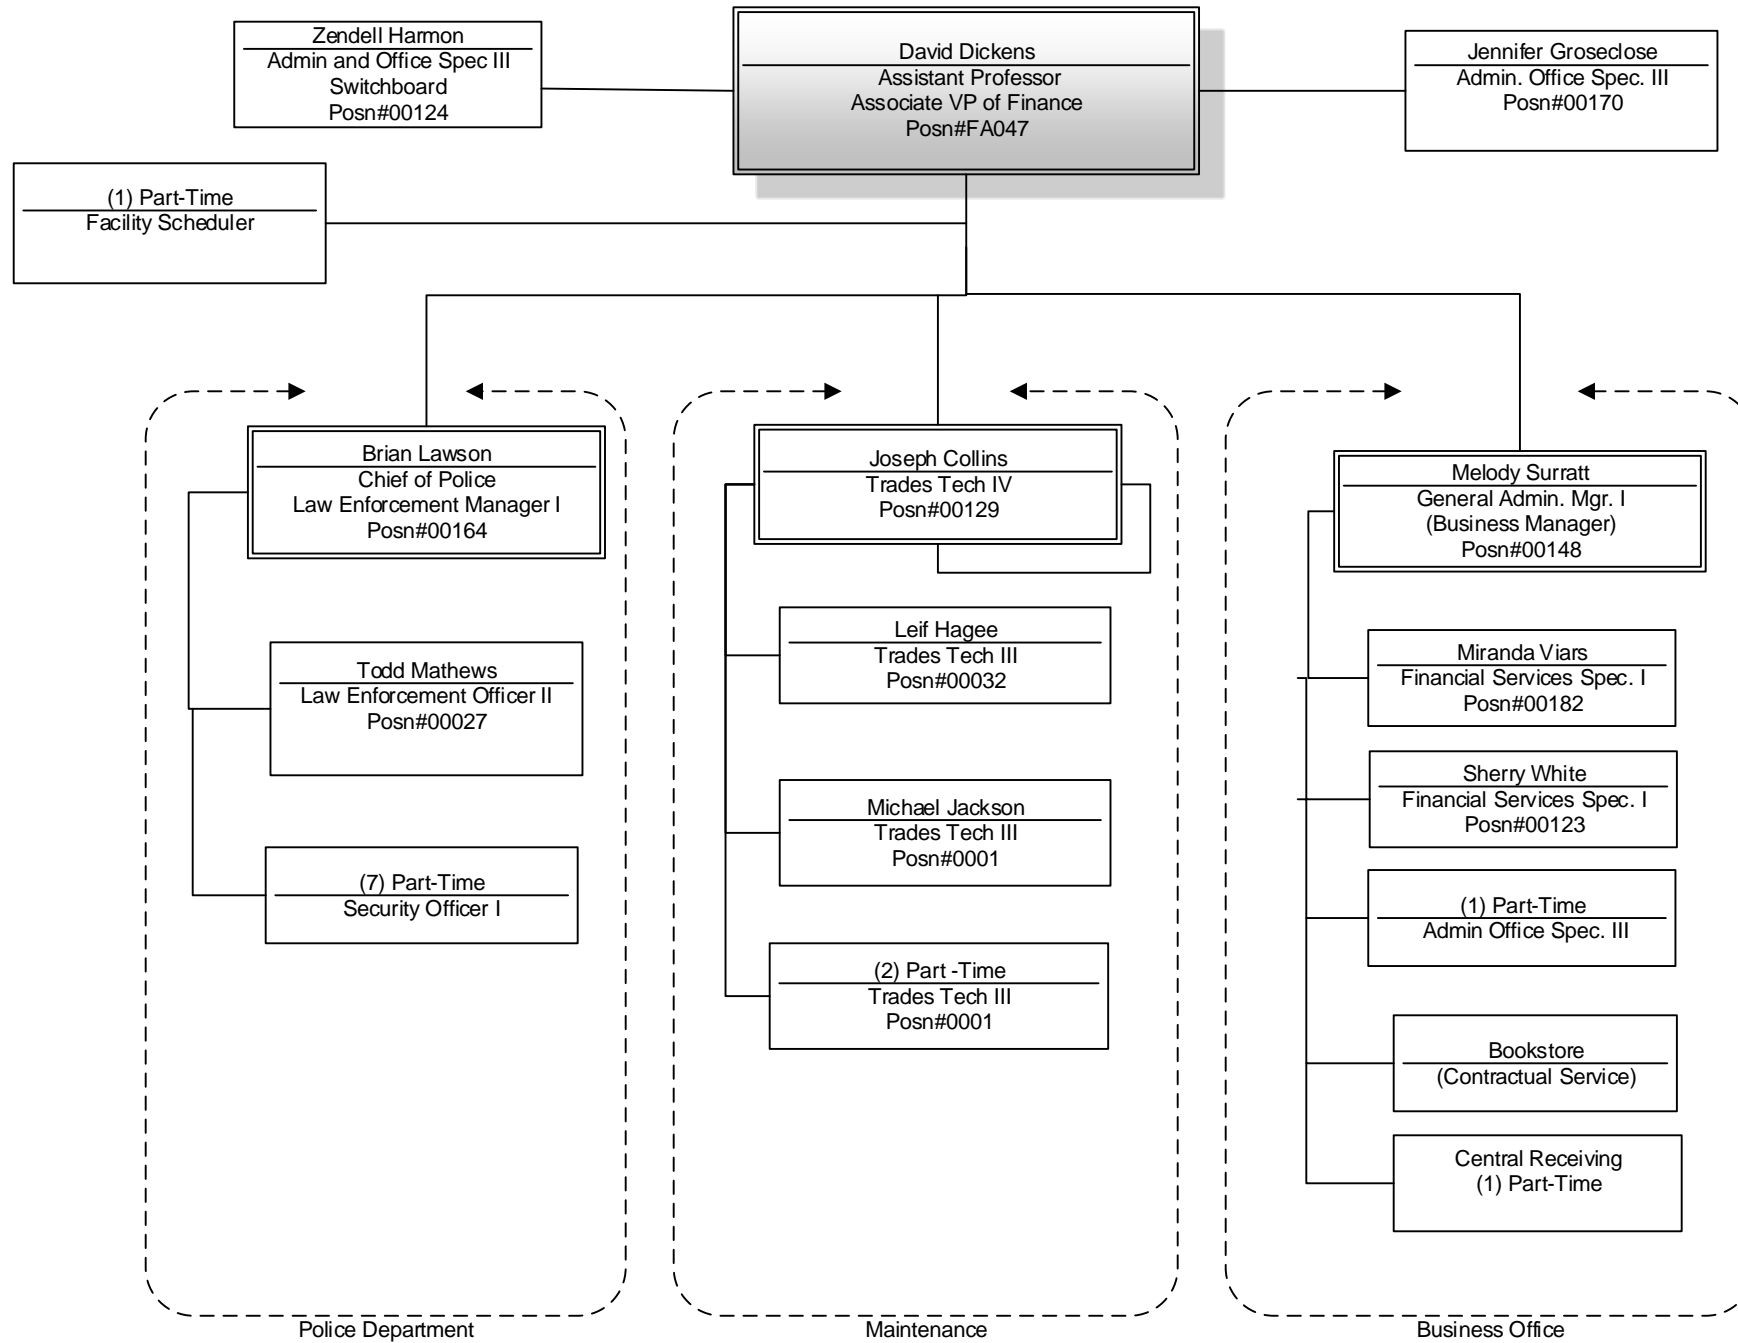

Workforce Education Skills Training (WEST)

November 20, 2024

Roland Hall

Dean of Workforce Development and Occupational Programs

Assistant Professor

Posn#FA130

Wytheville Community College

Crossroads Institute (Galax)

November 20, 2024

Wytheville Community College

Finance

Wytheville Community College

November 20, 2024

Division of Health Professions and Medical Services

Direct Relationship ———
Cooperating - - - - -

Wytheville Community College